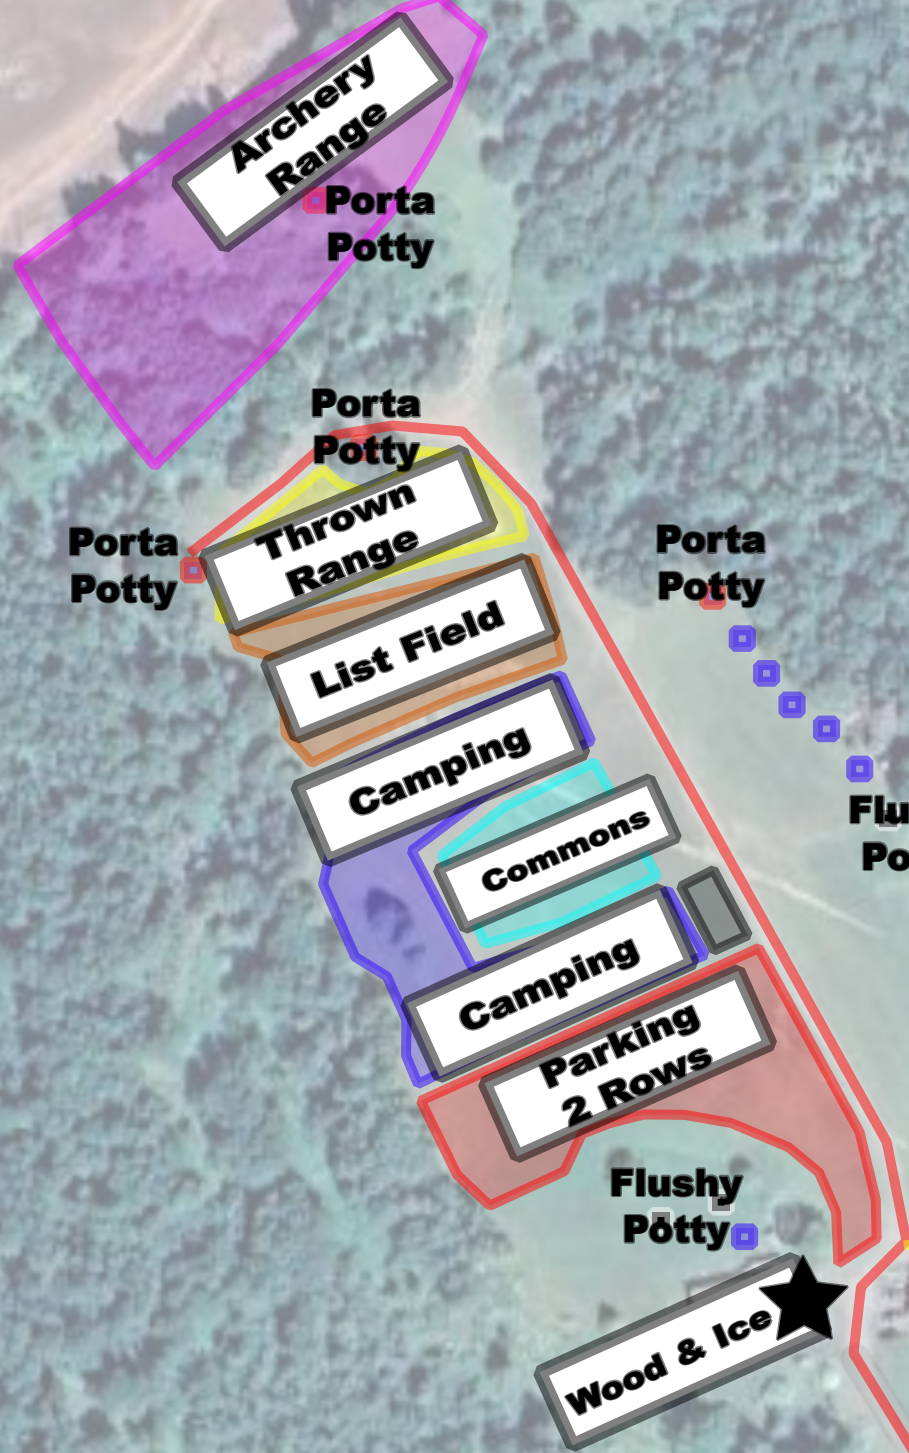

Warcamp AS-58 Site Legend

- Bunkies
- PortaPottys
- FlushyPottys/ Showers
- ★ Ice & Wood for Sale
- Archery Range
- Thrown Range
- List Field
- Camping Space
- Parking (2 Rows)
- Troll (Gate)
- The Commons

Porta Potty

Archery Range

Porta Potty

Thrown Range

Porta Potty

List Field

Porta Potty

Camping

Commons

Flushy Potty

Camping

Parking 2 Rows

Flushy Potty

Wood & Ice